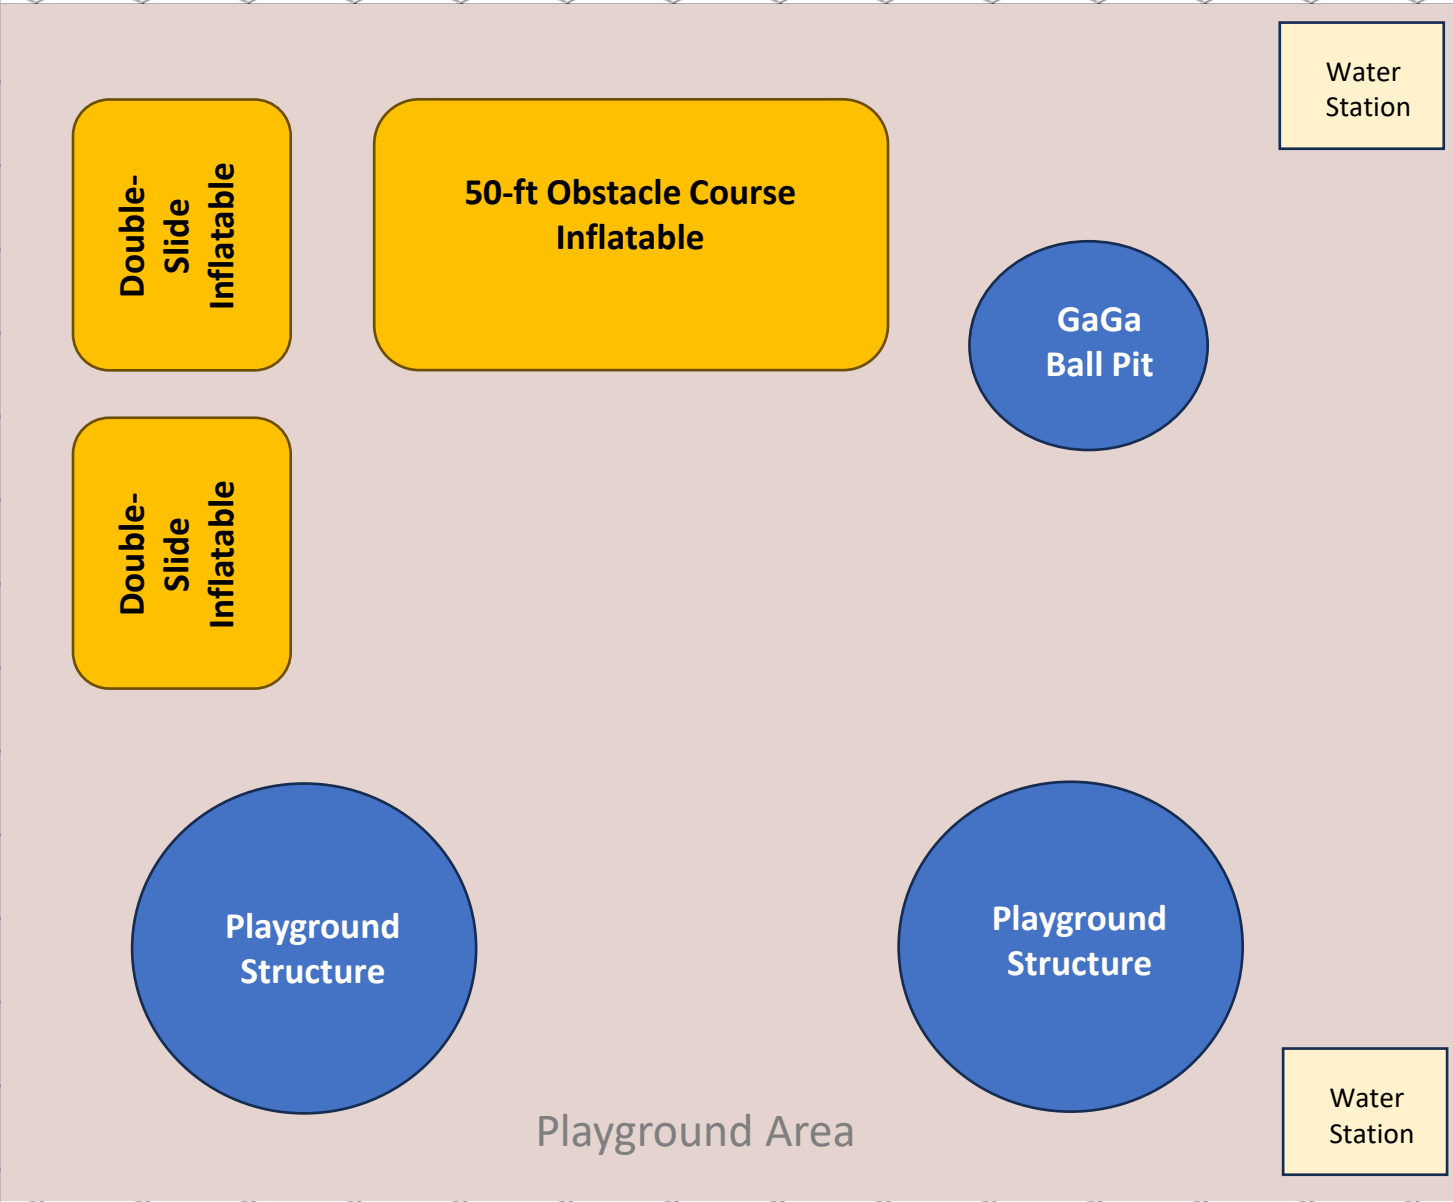

Bus Ramp

Exit

Kona Ice

Check-In
Table

Entrance

Bleachers

Table

Table

Kinder /1st Door

3rd Grade Door

2nd Grade Door

Watch
Dogs
Dunking
Booth

Arts &
Crafts by
Dani Cortez

Arts &
Crafts by
Dani Cortez

Ethos Music

Master
Seong

Cotton
Candy

Basketball Court
Area

Playground Area

Crownridge Dr.

Crownridge Dr.

Front of the School Building

Watch
Dogs
Dunking
Booth

Trackless Train Route

Mobile
Rock-
Climbing
Wall

Trackless Train Route

School Parking Lot

3 in 1 Carnival
Game

County Fair Fun
House

Playground Area

Crownridge Dr.

Trackless Train Route