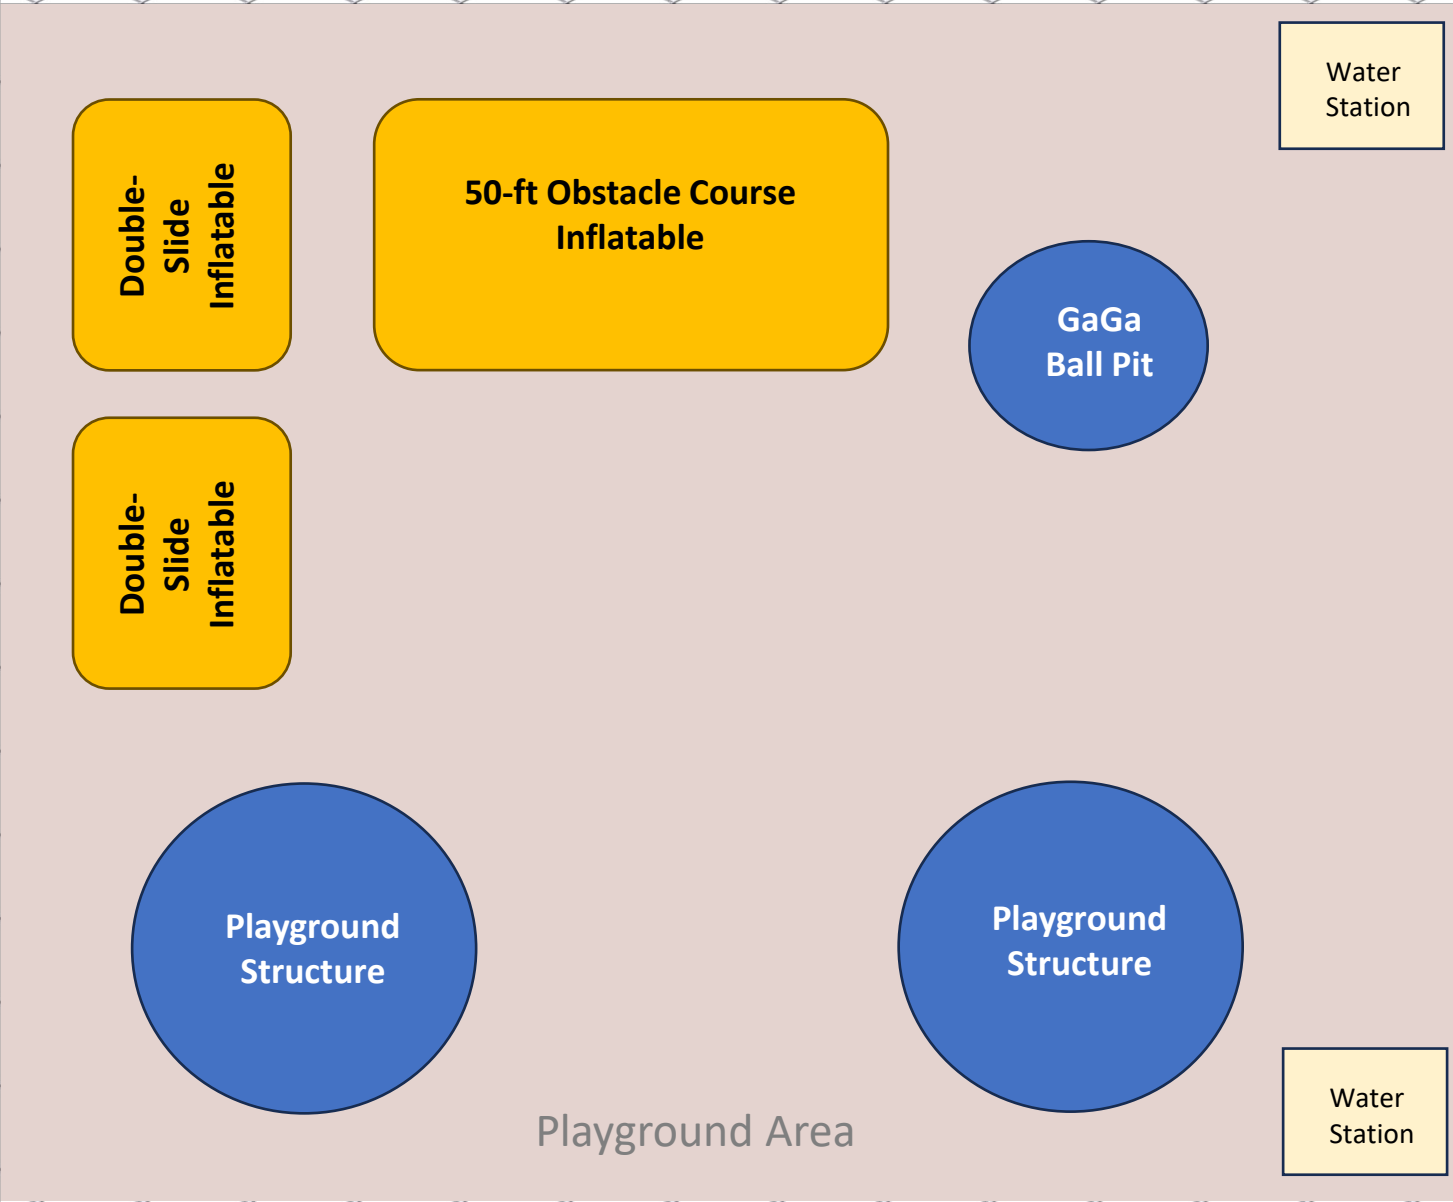

Bus Ramp

Exit

Kona Ice

Check-In
Table

Entrance

Bleachers

Table

Table

Basketball Court
Area

Arts &
Crafts by
Dani Cortez

Arts &
Crafts by
Dani Cortez

Table

Table

Cotton
Candy

Playground Area

Crownridge Dr.

Crownridge Dr.

Front of the School Building

Watch
Dogs
Dunking
Booth

Trackless Train Route

Mobile
Rock-
Climbing
Wall

Trackless Train Route

School Parking Lot

3 in 1 Carnival
Game

County Fair Fun
House

Playground Area

Crownridge Dr.

Trackless Train Route

Trackless Train Route

Children of Joy
Parking Lot

Children of Joy Church